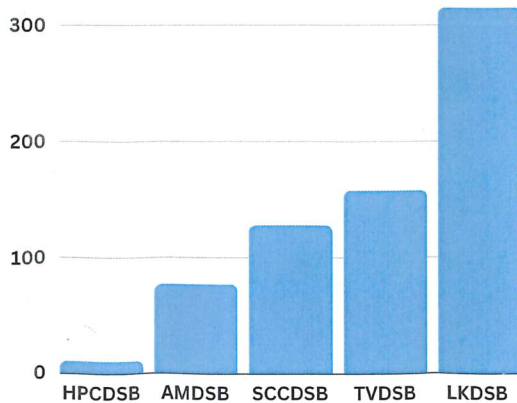

DUAL CREDIT REPORT 2022-23

Students

1,027 Dual Credits

Were taken by
684 students

88% Primary Target

26% Students with IEP

13% SHSM

10% Previously Dropped Out

6% FNMI

5% OYAP

SWAC 18 - 21 years old

134 Dual Credits
75 Students
Retention = 87%
Success = 91%

Adult SWAC 21 + years old

41 Dual Credits
34 Students
Retention = 85%
Success = 86%

5 Boards

51 High Schools

Avon Maitland
Huron Perth Catholic
Lambton Kent
St. Clair Catholic
Thames Valley

241

Dual Credit students
have enrolled in a
Program at Lambton
for Fall 2023

RETENTION RATE

= **88%**

SUCCESS RATE

= **96%**

54 GRADUATES